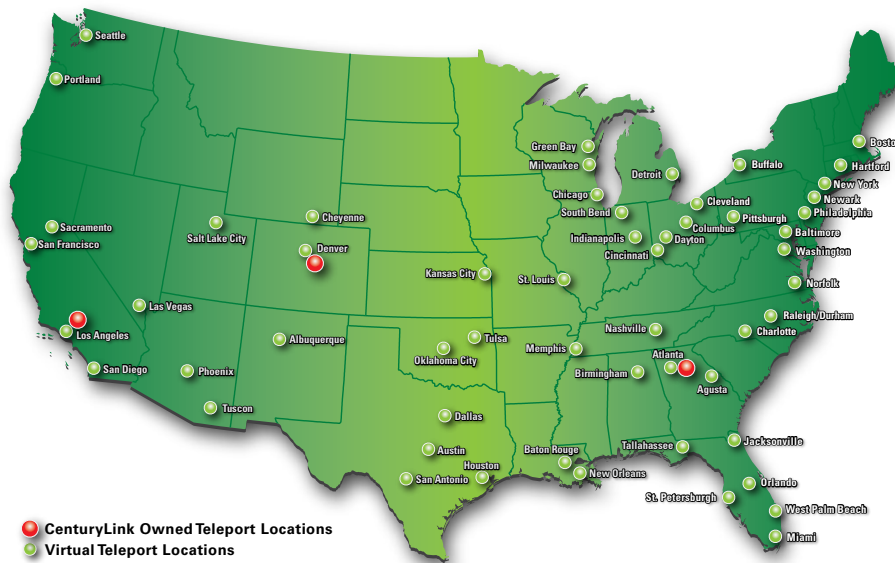

# CenturyLink® Satellite and Teleport Services

## GREAT VIDEO DOESN'T ALWAYS COME FROM THE STUDIO OR THE STADIUM.

Capturing content from the real world and delivering it to your global audience takes a provider with the combination of technology and expertise that CenturyLink can deliver. CenturyLink® Vyvx® satellite and teleport services bring together our award-winning teleport, encoding, conversion and fiber services to meet your content delivery needs, and we provide it all at reasonable prices with availability that delivers a proven service experience.

**European Teleport Locations:**

Berlin, Germany  
 London, England

**Latin American Teleport Locations:**

Buenos Aires, Argentina  
 Sao Paulo, Brazil  
 Rio de Janeiro, Brazil  
 Caracas, Venezuela  
 Bogota, Colombia  
 Sabachoque, Colombia  
 Quito, Ecuador  
 Lima, Peru

# NORTH AMERICA

CenturyLink offers a full suite of teleport and satellite services through our North American locations in Los Angeles, Denver, and Atlanta. We combine data and video services to support your growing distribution requirements with regards to quality, efficiency and security.