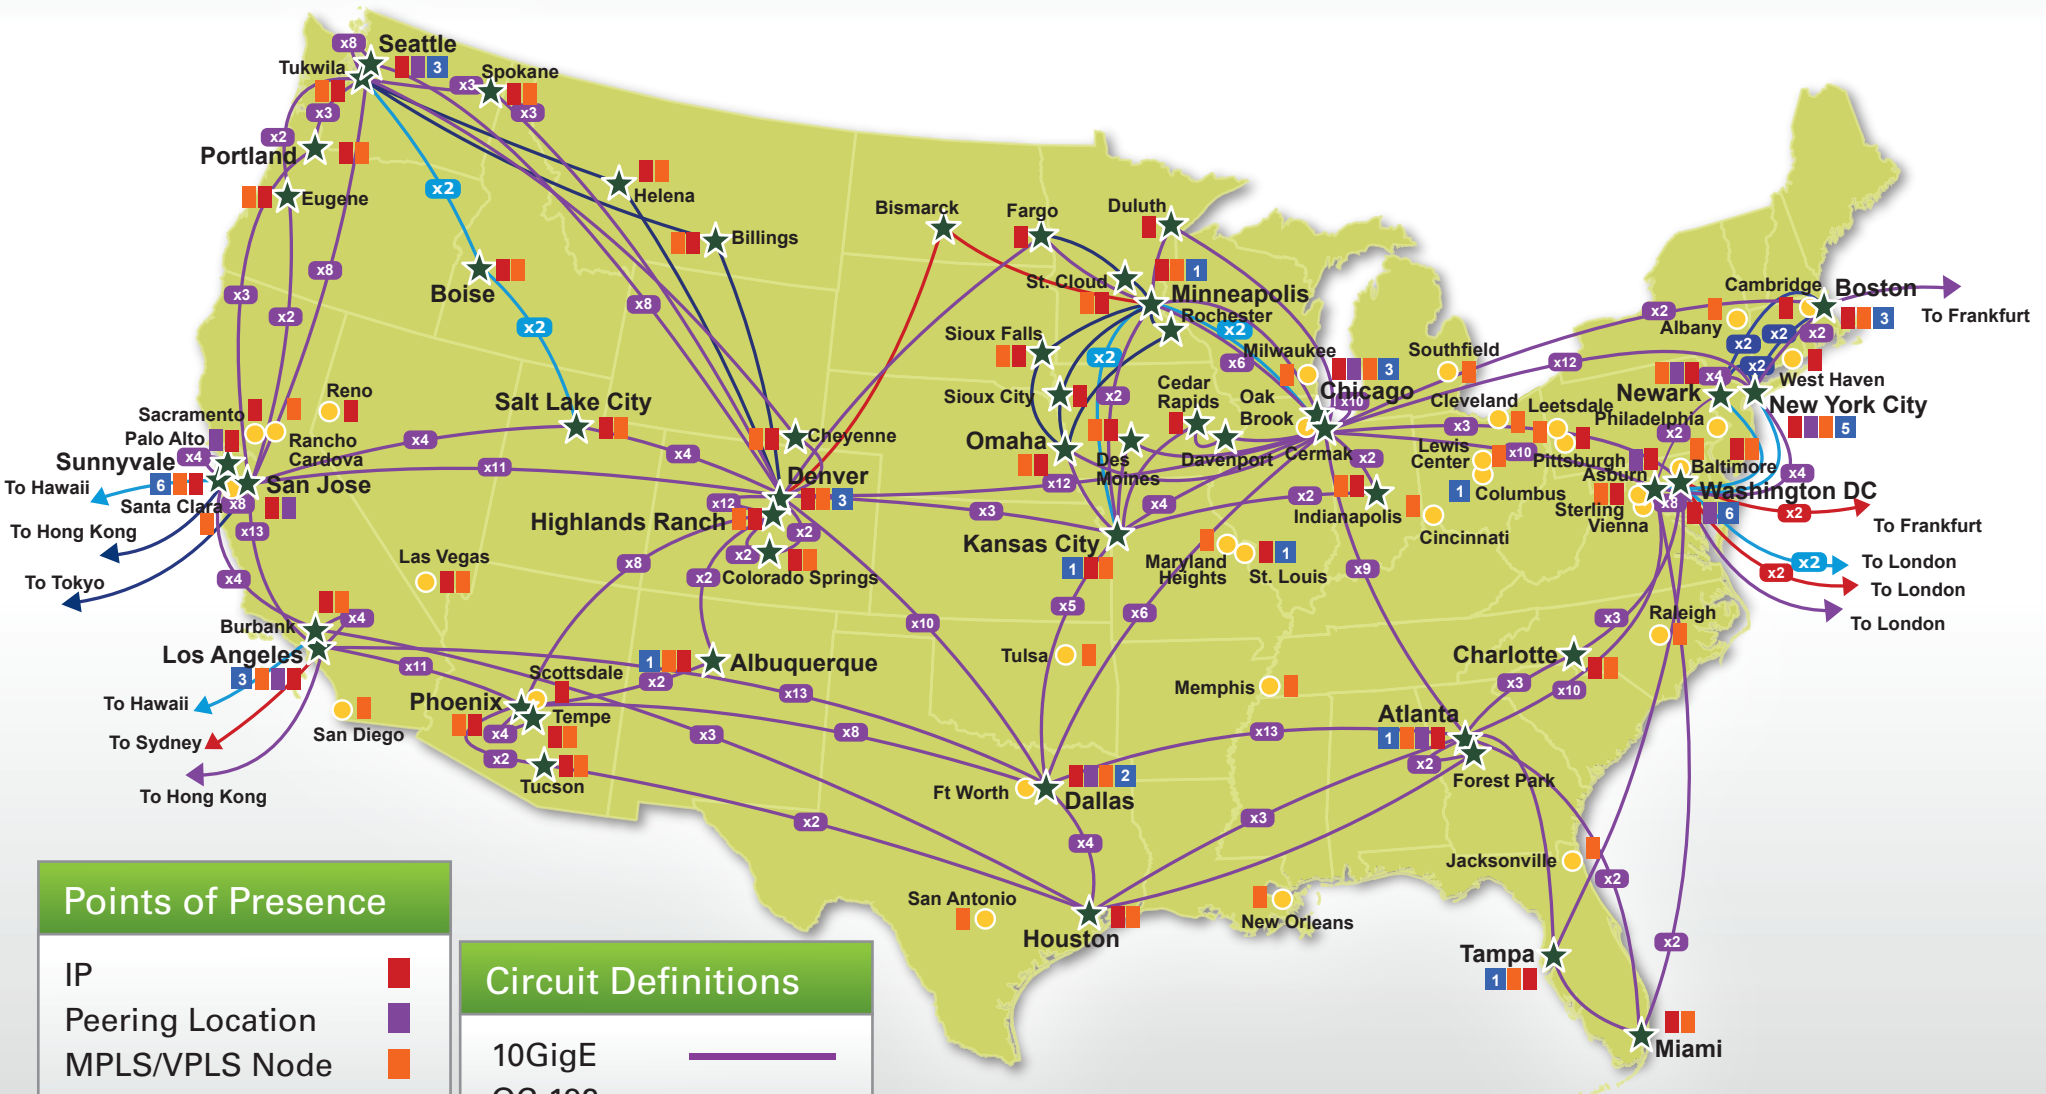

CenturyLink IQ Networking

Points of Presence

- IP ■
- Peering Location ■
- MPLS/VPLS Node ■
- Data Center ■

- Backbone POP ★
- Access POP ●

Circuit Definitions

- 10GigE —
- OC-192 —
- OC-48 —
- OC-12 —