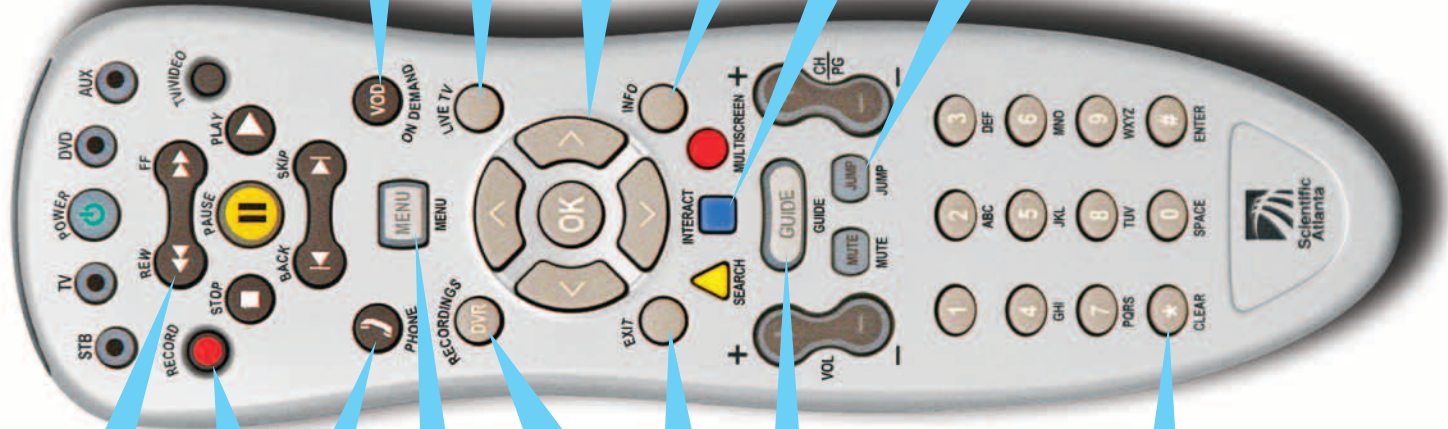

## Fact Pack

---

- 60 Bloomberg
- 90 DIY
- 95 Fit TV
- 102 G4 TV
- 80 History Channel International
- 77 ID
- 78 Military Channel
- 107 Outdoor Channel
- 82 The Science Channel
- 106 The Sportsman Channel
- 108 Versus
- 236 Encore Mystery
- 238 Encore Westerns
- 235 Encore
- 226 Flix
- 202 HBO 2
- 203 HBO Family
- 205 HBO Latino
- 204 HBO Signature
- 201 HBO
- 212 More Max
- 219 Showtime Beyond
- 218 Showtime Extreme
- 222 Showtime Family
- 221 Showtime Next
- 217 Showtime Showcase
- 216 ShowTime Too
- 220 Showtime Women
- 215 Showtime
- 232 Starz! Cinema
- 234 Starz! Edge
- 233 Starz! In Black
- 231 Starz! Kids & Family
- 230 Starz!
- 223 Sundance
- 224 The Movie Channel
- 225 TMC Xtra

## My Complete TV

includes both Fun Pack and Fact Pack

## My Premium TV

---

includes My Complete TV, plus

- 211 Action Max
- 210 Cinemax
- 239 Encore Action
- 237 Encore Drama
- 240 Encore Love

# Remote Quick Guide

Rewind and fast forward programming.

Record TV with one click.

Caller ID Menu.

Go to main menu screen.

Go to list of recorded TV programs.

Exit from menu screen to TV.

Go to interactive program guide.