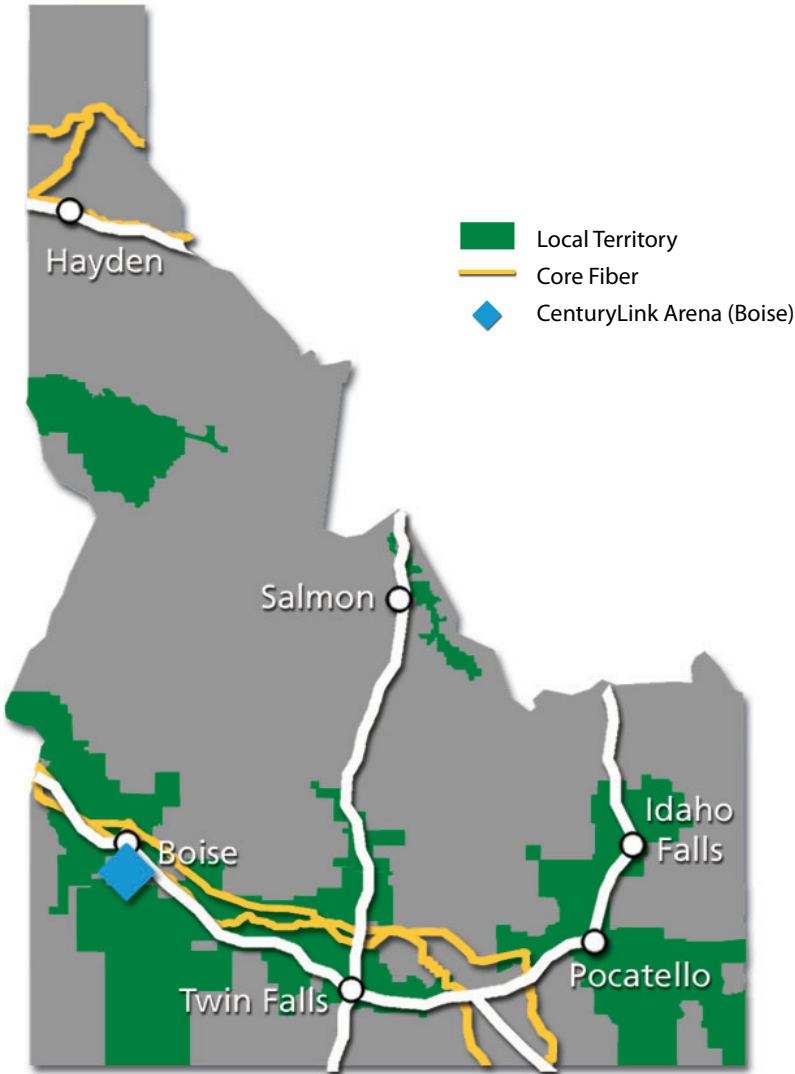

CenturyLink is the third largest telecommunications company in the United States and is recognized as a leader in the network services market by technology industry analyst firms. The company is a global leader in cloud infrastructure and hosted IT solutions for enterprise customers. CenturyLink provides data, voice and managed services in local, national and select international markets through its high-quality advanced fiber-optic network and multiple data centers for businesses and consumers. The company also offers advanced entertainment services under the CenturyLink™ Prism™ TV and DIRECTV brands. Headquartered in Monroe, La., CenturyLink is an S&P 500 company and is included among the Fortune 500 list of America's largest corporations.

CenturyLink in IDAHO

Jim Schmit
 Vice President/General Manager
 Idaho Market
 999 Main Street, 11th Floor
 Boise, Idaho 83702
 jim.schmit@centurylink.com
 208.385.2628

Corporate Headquarters
 CenturyLink, Inc.
 100 CenturyLink Drive
 Monroe, Louisiana 71203