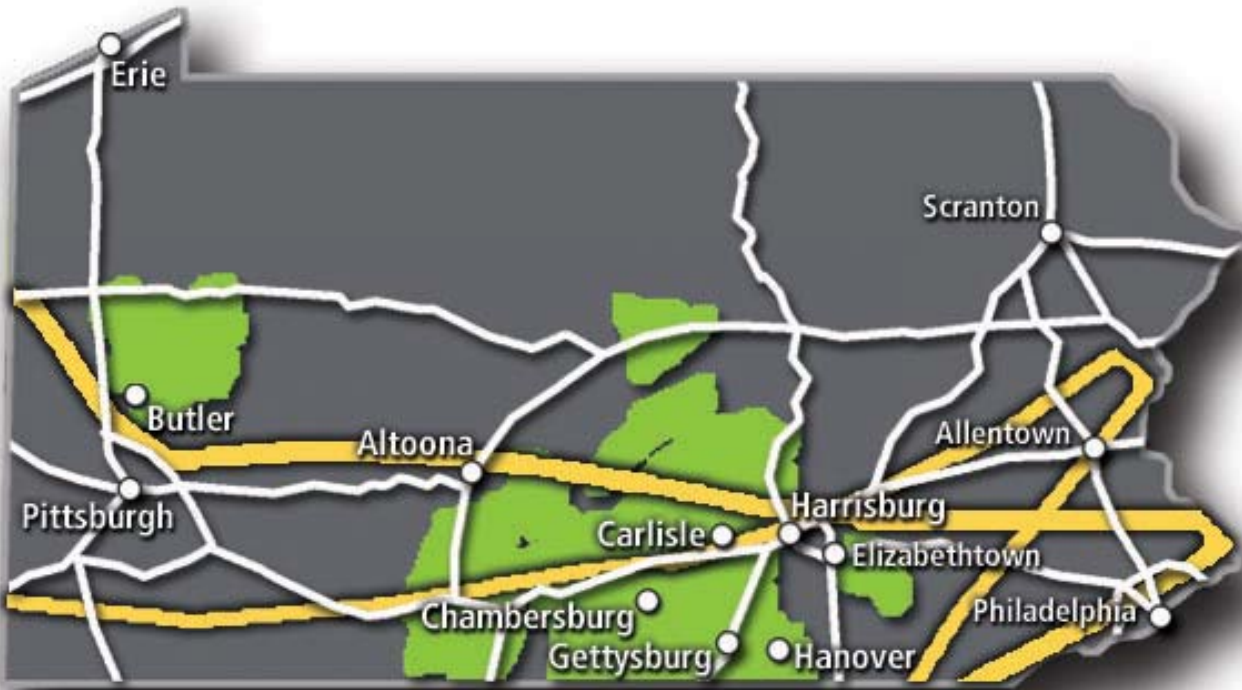

CenturyLink provides broadband, television, voice and wireless services to consumers and businesses across the country. We also provide data, voice and managed services to business, government and wholesale customers in local, national and select international markets through our high-quality advanced fiber optic network and multiple data centers. Our customers range from Fortune 500 companies in some of the country's largest cities to families living in rural America. For more information, visit [www.centurylink.com](http://www.centurylink.com).

## CenturyLink in PENNSYLVANIA

- CenturyLink Wireline exchanges
- Core Fiber (Lit)
- Core Fiber (Dark)

Gerald E. Piper  
 Vice President/General Manager  
 Pennsylvania and New Jersey Market  
 1201 Walnut Bottom Road  
 Carlisle, Pennsylvania 17015  
[gerald.e.piper@centurylink.com](mailto:gerald.e.piper@centurylink.com)  
 717.245.6134