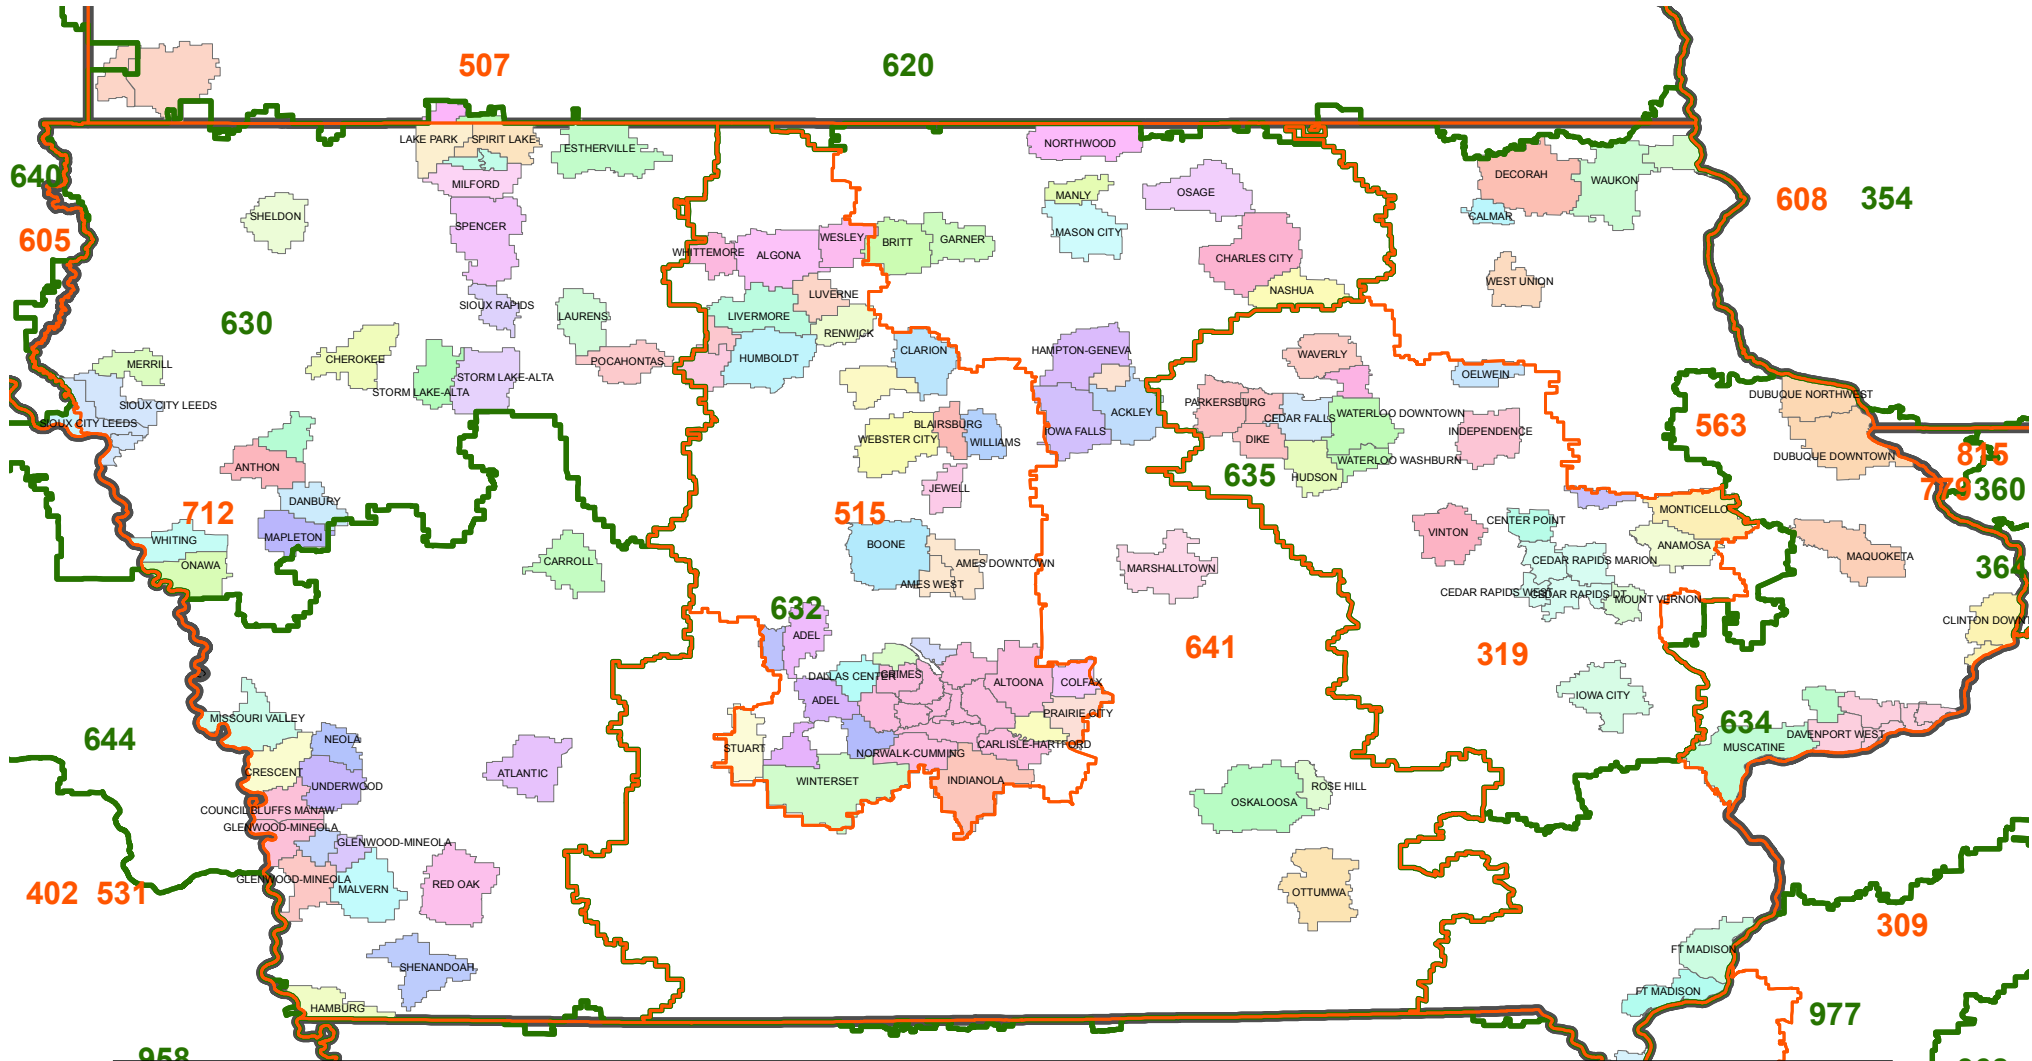

Iowa

As of 3rd Qtr 2014

Area Code	ARNOLDS PK	CEDAR RPDS	CORECTINVL	DES MOINES	GLENWOOD	IOWA FALLS	MANLY	MONTICELLO	NOSPIRITLK	POLK CITY	SIoux CITY	W HAMBURG	WHITTEMORE
LATA	ATLANTIC	CEDARFALLS	COUNCILBLF	DUBUQUE	GRANGER	JEWELL	MAPLETON	MT VERNON	OELWEIN	PRAIRIE CY	SIoux RPD	WALCOTT	WILLIAMS
ACKLEY	BLAIRSBURG	CENTER PT	CRESCENT	EAGLEGROVE	HAMBURG	KEOKUK	MAQUOKETA	MUSCATINE	ONAWA	RED OAK	SPENCER	WATERLOO	WINTERSSET
ADEL	BOONE	CHARLES CY	DALLAS CTR	EARLHAM	HAMPTON	LAKE PARK	MARSHALLTN	NASHUA	OSAGE	RENWICK	SPIRITLAKE	WAUKON	
ALGONA	BRADGATE	CHEROKEE	DANBURY	ESTHERVL	HUDSON	LANSING	MASON CITY	NEOLA	OSKALOOSA	ROSE HILL	STORM LAKE	WAVERLY	
ALTA	BRITT	CLARION	DAVENPORT	FT MADISON	HUMBOLDT	LAURENS	MERRILL	NOESTHERVL	OTTUMWA	RUNNELLS	STUART	WEBSTER CY	
AMES	BURLINGTON	CLINTON	DAWSON	GARNER	INDEPENDNCE	LIVERMORE	MILFORD	NOLAKEPARK	PARKERSBG	SHELDON	UNDERWOOD	WESLEY	
ANAMOSA	CALMAR	COGON	DECORAH	GENEA	INDIANOLA	LIVERNE	MINEOLA	NORTHWOOD	PERRY	SHENANDOAH	VAN METER	WEST UNION	
ANTHON	CARROLL	COLFAX	DENVER	GILMORE CY	IOWA CITY	MALVERN	MISSOURVLY	NOSIOUX CY	POCAHONTAS	SILVERCITY	VINTON	WHITING	

Produced By: James Kawamura

Portions of the map data are ©2006-2014 TomTom and portions of the map data are ©2014 CenturyLink Corporation