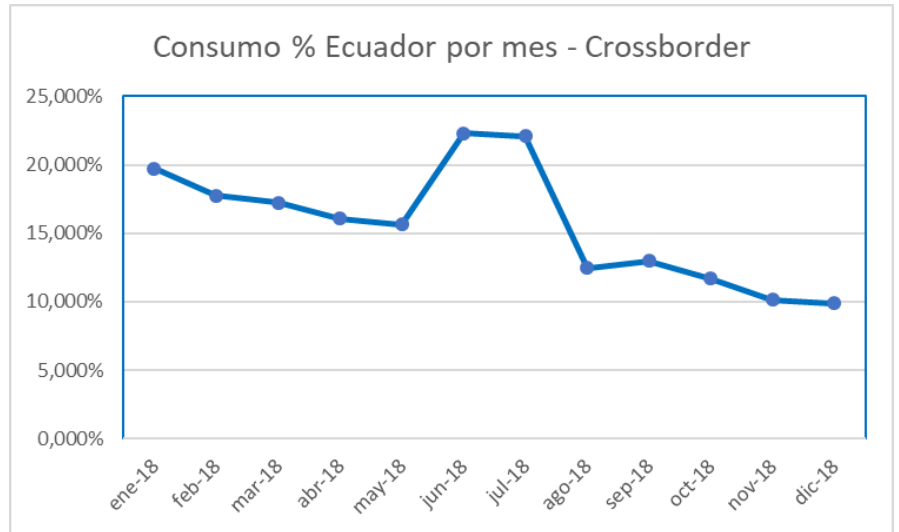

CONSUMO DE TRAFICO INTERNACIONAL – CENTURYLINKECUADOR S.A.

MES	% Total
ENE-18	19,733%
FEB-18	17,733%
MAR-18	17,250%
ABR-18	16,083%
MAY-18	15,650%
JUN-18	22,300%
JUL-18	22,117%
AGO-18	12,450%
SEP-18	12,967%
OCT-18	11,700%
NOV-18	10,133%
DIC-18	9,867%

MES	% Total
ENE-18	61,700%
FEB-18	68,300%
MAR-18	61,200%
ABR-18	60,300%
MAY-18	69,400%
JUN-18	85,700%
JUL-18	88,100%
AGO-18	57,000%
SEP-18	75,700%
OCT-18	69,800%
NOV-18	55,800%
DIC-18	58,800%

MES	% Total
ENE-18	15,900%
FEB-18	0,001%
MAR-18	19,400%
ABR-18	2,371%
MAY-18	29,400%
JUN-18	0,000%
JUL-18	0,000%
AGO-18	31,800%
SEP-18	18,600%
OCT-18	9,246%
NOV-18	3,776%
DIC-18	3,897%