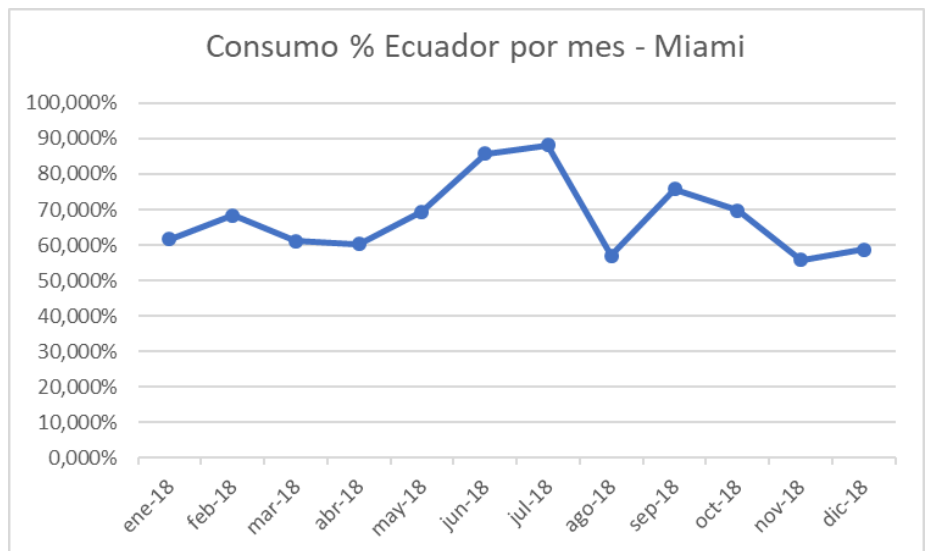

CONSUMO DE TRAFICO INTERNACIONAL – CENTURYLINKECUADOR S.A.

MES	% Total
ENE-18	19,733%
FEB-18	17,733%
MAR-18	17,250%
ABR-18	16,083%
MAY-18	15,650%
JUN-18	22,300%
JUL-18	22,117%
AGO-18	12,450%
SEP-18	12,967%
OCT-18	11,700%
NOV-18	10,133%
DIC-18	9,867%

MES	% Total
ENE-18	61,700%
FEB-18	68,300%
MAR-18	61,200%
ABR-18	60,300%
MAY-18	69,400%
JUN-18	85,700%
JUL-18	88,100%
AGO-18	57,000%
SEP-18	75,700%
OCT-18	69,800%
NOV-18	55,800%
DIC-18	58,800%

MES	% Total
ENE-18	15,900%
FEB-18	0,001%
MAR-18	19,400%
ABR-18	2,371%
MAY-18	29,400%
JUN-18	0,000%
JUL-18	0,000%
AGO-18	31,800%
SEP-18	18,600%
OCT-18	9,246%
NOV-18	3,776%
DIC-18	3,897%