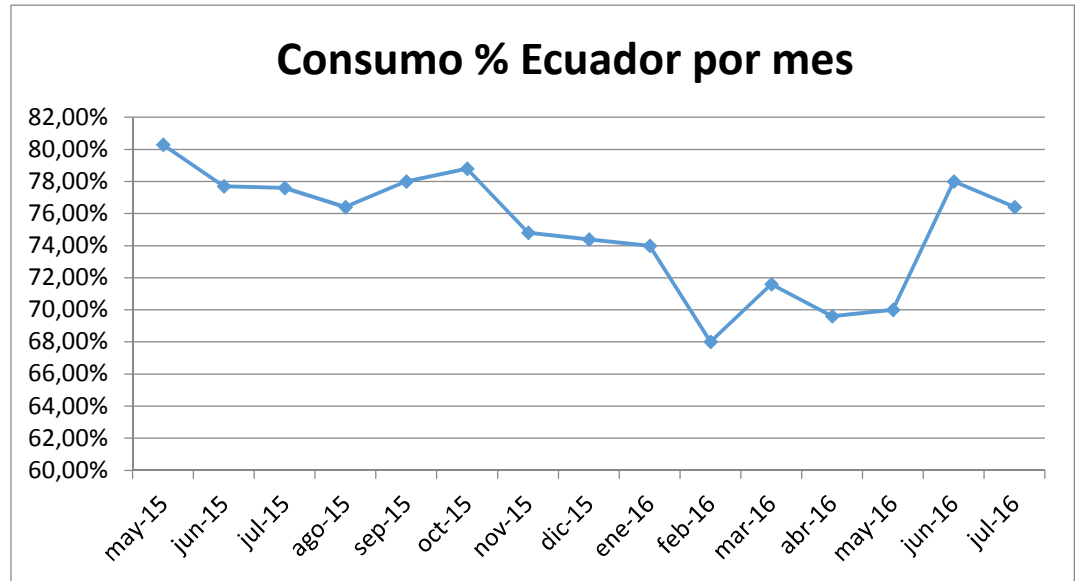

CONSUMO DE TRÁFICO INTERNACIONAL - Level 3 Ecuador

Mes	% Total
may-15	80,30%
jun-15	77,70%
jul-15	77,60%
ago-15	76,40%
sep-15	78,00%
oct-15	78,80%
nov-15	74,80%
dic-15	74,40%
ene-16	74,00%
feb-16	68,00%
mar-16	71,60%
abr-16	69,60%
may-16	70,00%
jun-16	78,00%
jul-16	76,40%

Día	% Total
01-07-16	60,00%
02-07-16	76,00%
03-07-16	55,00%
04-07-16	65,00%
05-07-16	70,00%
06-07-16	79,00%
07-07-16	75,00%
08-07-16	71,38%
09-07-16	40,19%
10-07-16	40,19%
11-07-16	70,00%
12-07-16	74,00%
13-07-16	74,00%
14-07-16	75,00%
15-07-16	75,00%
16-07-16	52,00%
17-07-16	52,00%
18-07-16	72,00%
19-07-16	74,00%
20-07-16	73,00%
21-07-16	75,00%
22-07-16	69,77%
23-07-16	52,00%
24-07-16	52,00%