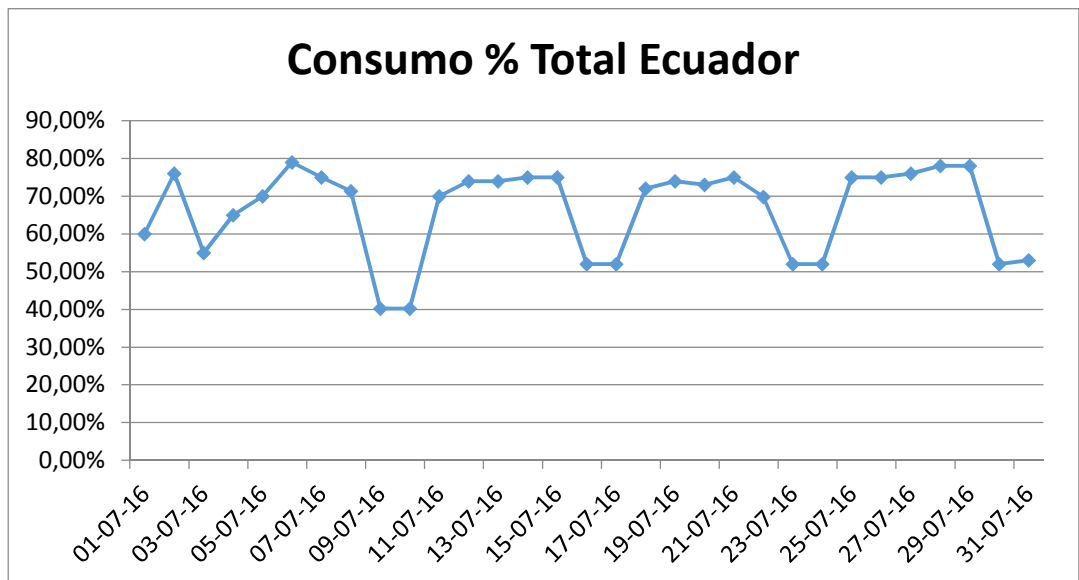

CONSUMO DE TRÁFICO INTERNACIONAL - Level 3 Ecuador

Mes	% Total
may-15	80,30%
jun-15	77,70%
jul-15	77,60%
ago-15	76,40%
sep-15	78,00%
oct-15	78,80%
nov-15	74,80%
dic-15	74,40%
ene-16	74,00%
feb-16	68,00%
mar-16	71,60%
abr-16	69,60%
may-16	70,00%
jun-16	78,00%
jul-16	76,40%

Día	% Total
01-07-16	60,00%
02-07-16	76,00%
03-07-16	55,00%
04-07-16	65,00%
05-07-16	70,00%
06-07-16	79,00%
07-07-16	75,00%
08-07-16	71,38%
09-07-16	40,19%
10-07-16	40,19%
11-07-16	70,00%
12-07-16	74,00%
13-07-16	74,00%
14-07-16	75,00%
15-07-16	75,00%
16-07-16	52,00%
17-07-16	52,00%
18-07-16	72,00%
19-07-16	74,00%
20-07-16	73,00%
21-07-16	75,00%
22-07-16	69,77%
23-07-16	52,00%
24-07-16	52,00%