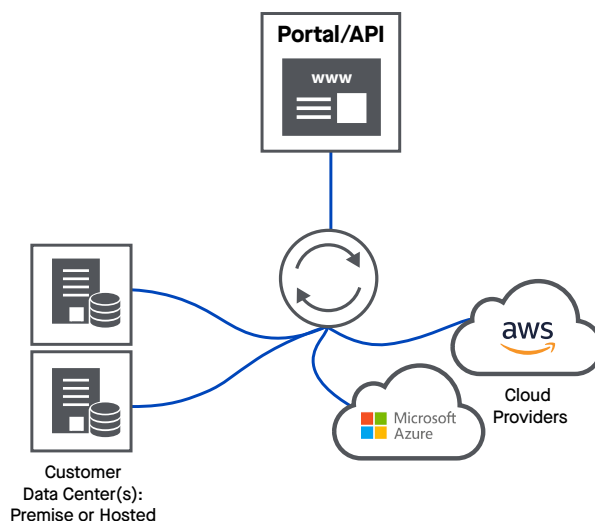

CenturyLink® Cloud Connect Dynamic Connections

DATA SHEET

Experience real-time network provisioning

CenturyLink® Cloud Connect Dynamic Connections provides secure, real-time connectivity to your data center and cloud environments. Using the secure portal or API integration, you choose the bandwidth speed and which locations to connect, when you demand it. With a pay-as-you-go model, you have the control and flexibility to better manage network infrastructure expenses. And by utilizing our private network, your connection is inherently secure and exposure to external threats is minimized. CenturyLink's vast network, widespread visibility, and portfolio of security services add additional layers of protection.

Why choose CenturyLink Dynamic Connections?

Fast Provisioning of Data Connections

Connect or disconnect private Ethernet services to cloud and data center environments in real-time via the self-serve portal or API integration.

Global Reach

We are connected to one of the world's largest public cloud providers, with access to over 2,200 third-party data centers and 150,000 on-net buildings in North America, Europe and Asia-Pacific.

- CenturyLink® Dynamic Connections links your data center and cloud environments in real-time. Get a fast, secure and flexible link between your data center and cloud environments.
- Accelerate order delivery from days or weeks to near real-time.
- Access the service via secure portal or API integration.