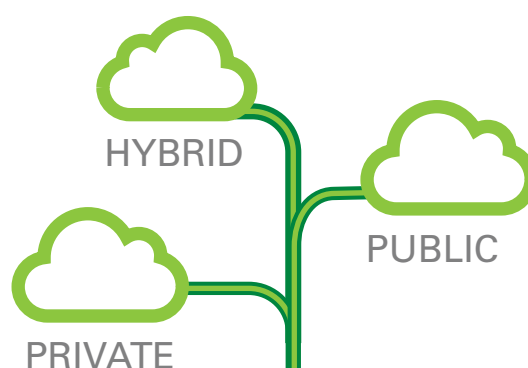

100+
CENTURYLINK DATA CENTERS ARE WITHIN 5MS OF LEADING CLOUD DESTINATIONS GLOBALLY.

TAKE CONTROL OF YOUR NETWORK SECURITY

Our vantage point as the operators of a vast global network gives our Threat Research Labs and Security Operations Center professionals deep insight into potential threats.

350+

CARRIER NEUTRAL FACILITIES OFFERING DIRECT CONNECTIVITY TO THE CENTURYLINK NETWORK.