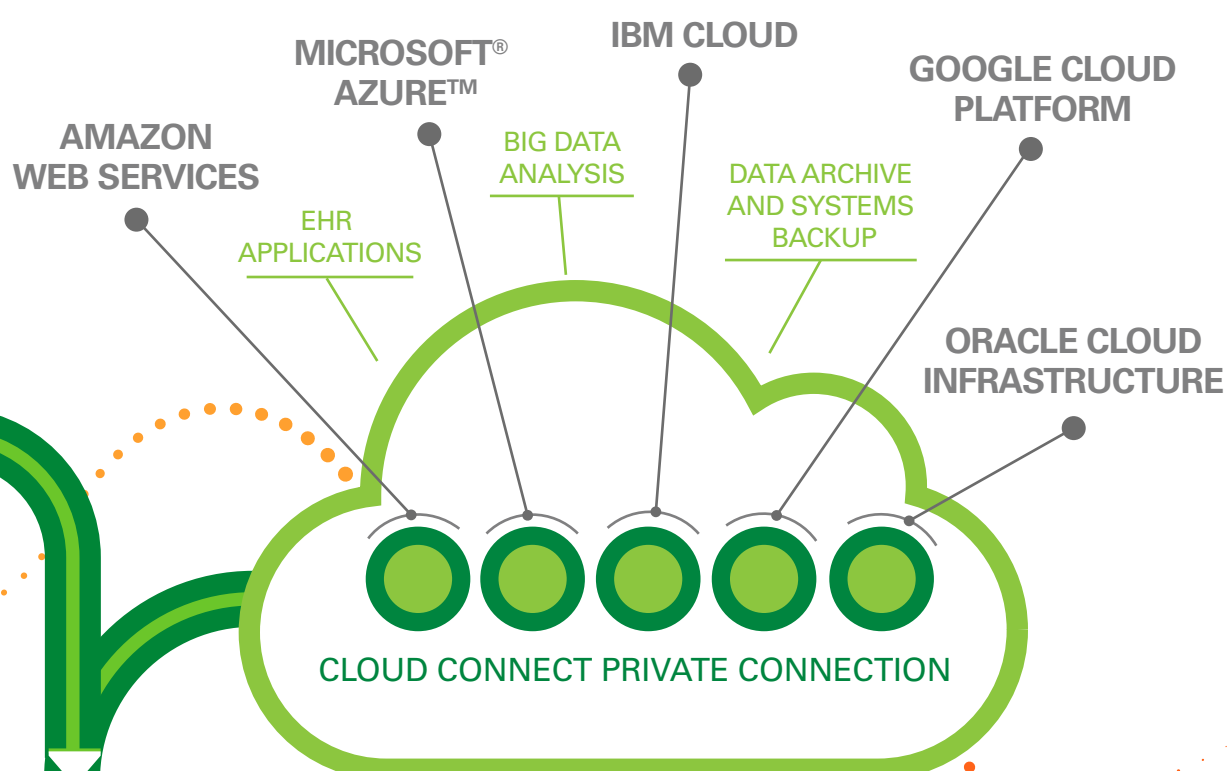

AN OVERWHELMING MAJORITY OF HOSTED PRIVATE CLOUD ADOPTERS IDENTIFY THEIR STRATEGY AS HYBRID CLOUD AND CURRENTLY USE PUBLIC OR INTERNAL PRIVATE CLOUD DEPLOYMENT MODELS PAIRED WITH THEIR HOSTED PRIVATE CLOUD USAGE.*

THE RIGHT STRATEGY

Regardless of the cloud provider or solution architecture you choose, CenturyLink will help you understand your options and develop a low-risk cloud deployment strategy built around your specific business needs.

PRIVATE CONNECTIONS TO LEADING CLOUD PARTNERS

Confidently move business-critical applications to the cloud. Highly-secure private connections to leading providers deliver low latency, dependable performance, consistent uptime, and guaranteed throughput.

FLEXIBLE AND RESPONSIVE INFRASTRUCTURE

Enhance flexibility and agility with CenturyLink's Adaptive Network Control solutions. Based on software-defined networking (SDN) technology, these solutions let you automatically make real-time, on-the-fly bandwidth adjustments and gain visibility into end-to-end network performance metrics.

HIGH PERFORMANCE HYBRID CLOUD

Create a high performance cloud environment, using your choice of public, private or hybrid cloud technologies to connect to cloud services and data centers anywhere in the world.

UPTO
300%
SCALABILITY IN BANDWIDTH THROUGH ADAPTIVE NETWORK CONTROL SOLUTIONS.