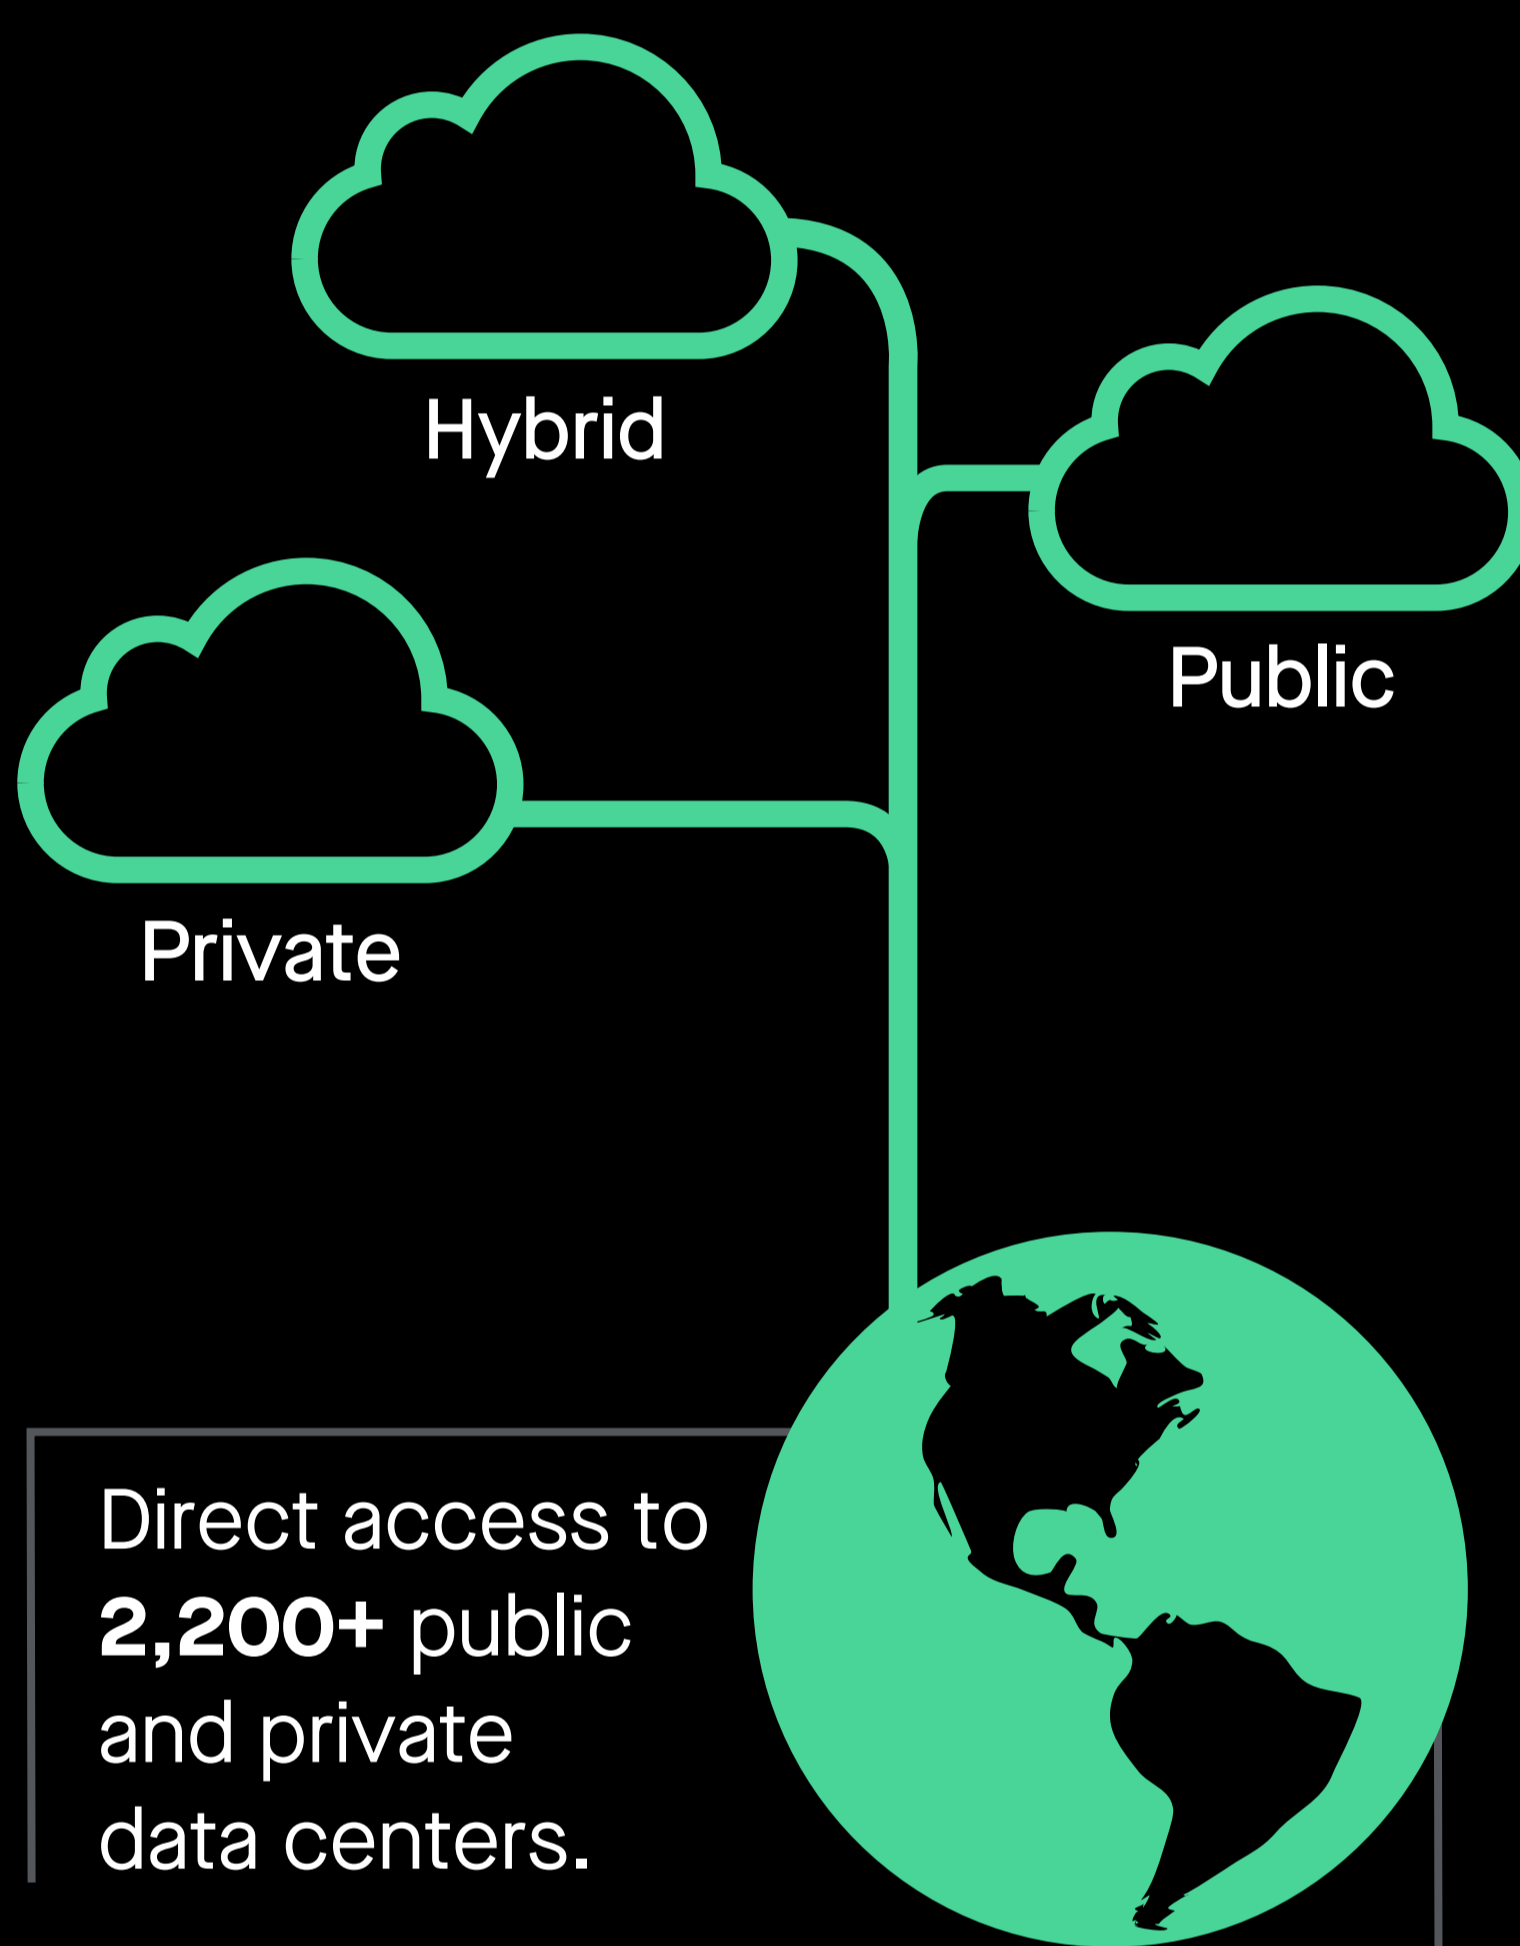

High-performance hybrid cloud

86% of companies seek hybrid platforms for easier workload migration.⁴ Create a high-performance cloud environment, using your choice of public, private or hybrid cloud to connect to cloud services and data centers around the world.