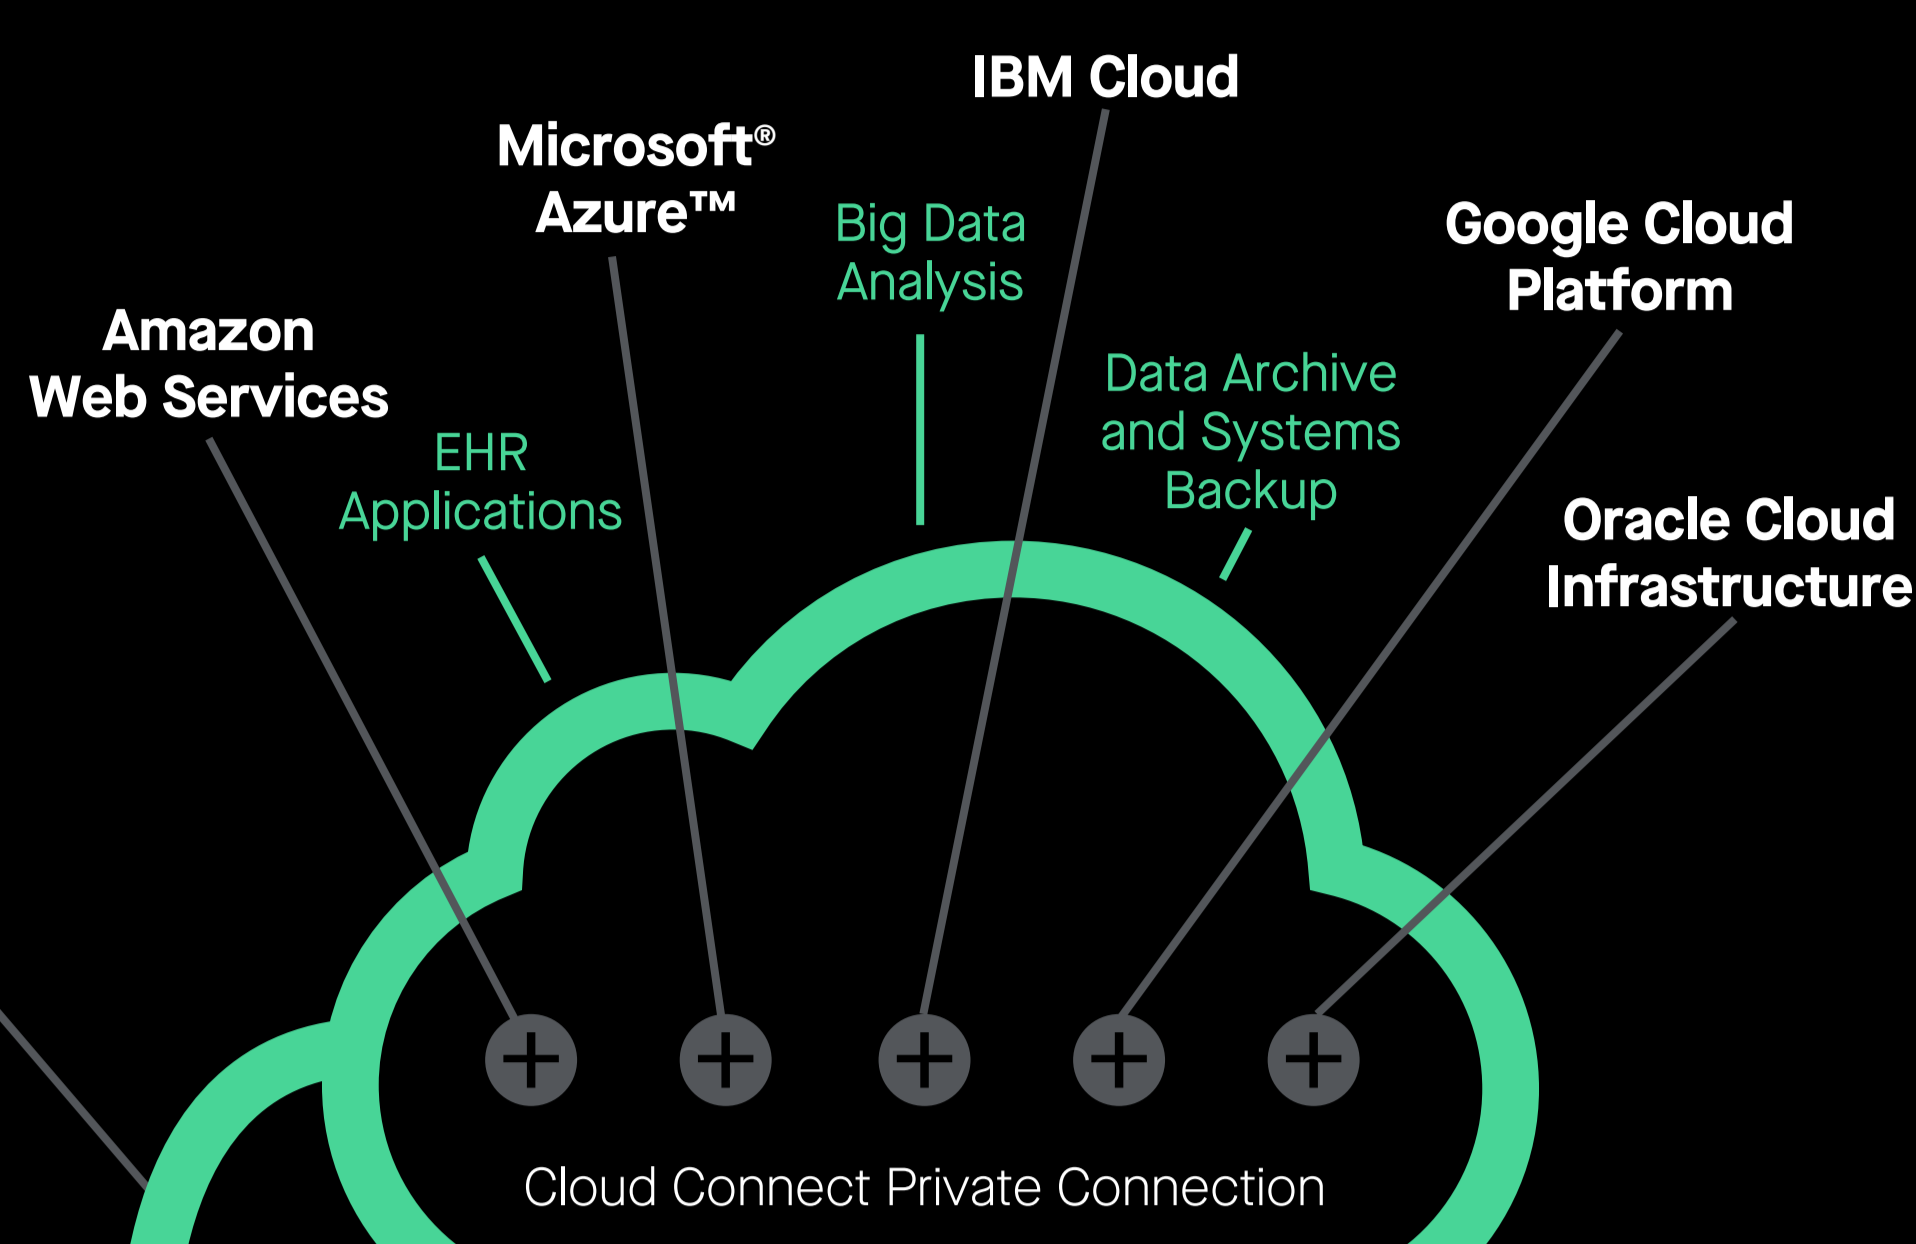

How you connect to the cloud matters

Cloud is key to improving business performance. Better and more consistent application performance and availability, greater flexibility, business agility and lower costs can all be found through our connection to cloud.

68% of companies surveyed rely on hybrid cloud to improve business.¹

Another survey showed that a majority of hosted private cloud adopters have a hybrid cloud strategy and currently use public or private cloud with their hosted private cloud.²

Flexible and responsive infrastructure

Enhance flexibility and agility with an adaptive network. Based on software-defined networking (SDN), these solutions let you automatically make real-time, on-the-fly bandwidth adjustments and gain visibility into end-to-end network performance metrics.

Private connections to leading cloud partners

Confidently move business-critical applications to the cloud. Highly secure private connections to leading providers deliver low latency, dependable performance, consistent uptime and throughput.