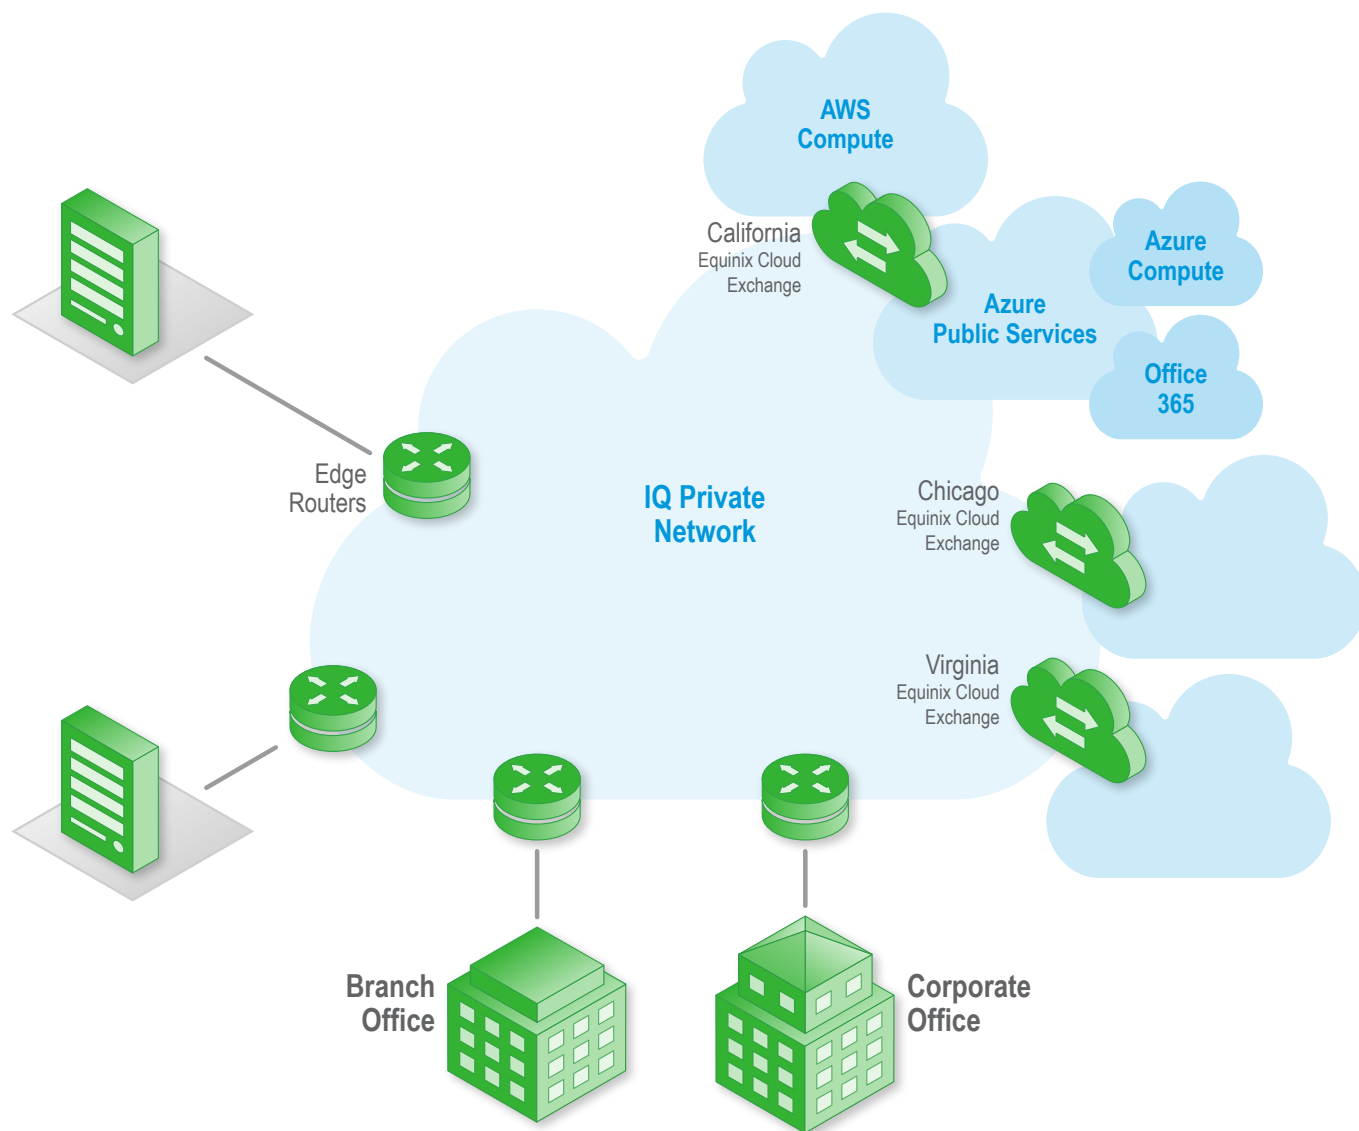

CenturyLink® IQ+ Cloud Connection

CenturyLink Cloud® Connection provides a secure, private, direct connection to leading cloud providers such as AWS via the CenturyLink IQ® Network, our global MPLS network.

Simply add an IQ+ Cloud Port to your CenturyLink IQ Network and begin accessing your cloud over your secure, private, direct connection. Direct connection provides enhanced control, security and increased efficiencies due to reduced latencies.