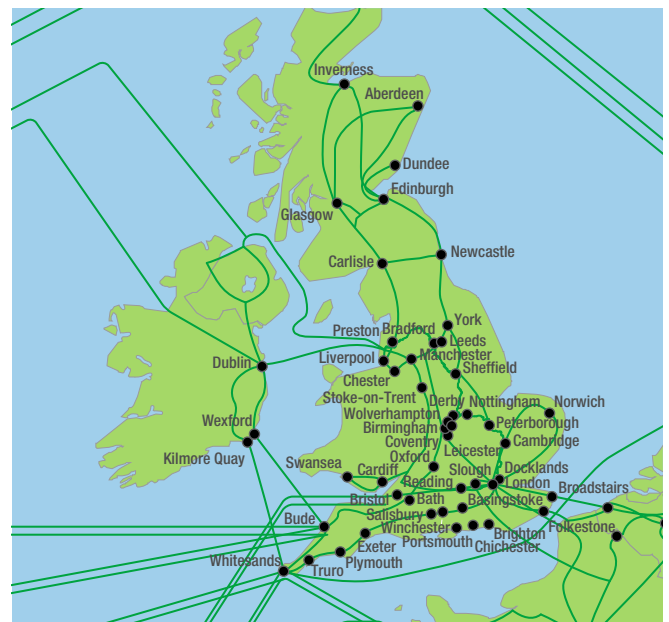

The CenturyLink Network

- On-net Market
- CenturyLink Network